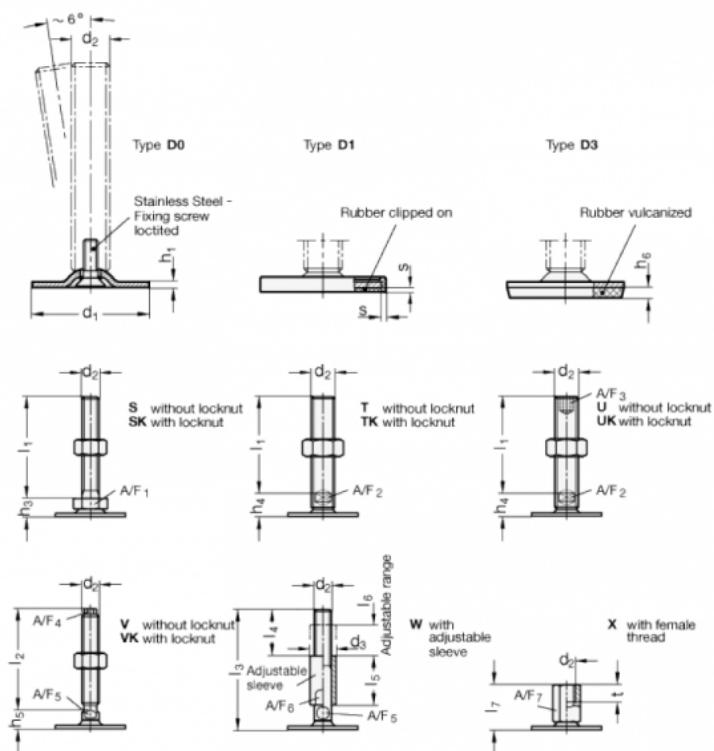

Article number: 204180M1260D0SK  
 Description: E+G levelling foot  
 GN 41-80-M12-60-D0-SK  
 Note: SK With nut, External hexagon at the bottom

## Measures

A/F1 = 17  
 d1 = 80  
 d2 = M12  
 h1 = 3  
 h3 = 11  
 h6 =  
 l1 = 60  
 s =